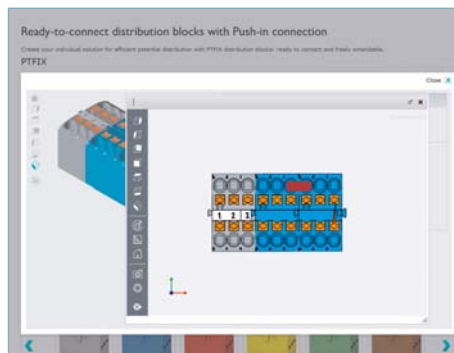

2D and 3D CAD data

Download design data in 2D and 3D format so you can use it directly in your CAD software.