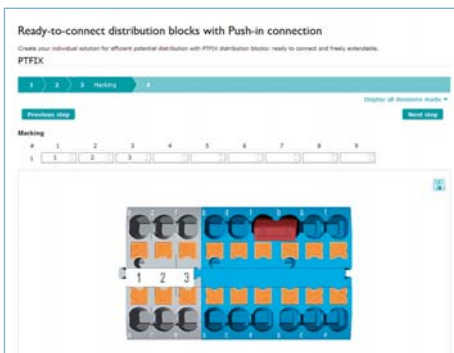

Customize the product

Specify the printing and accessories for your custom solution.