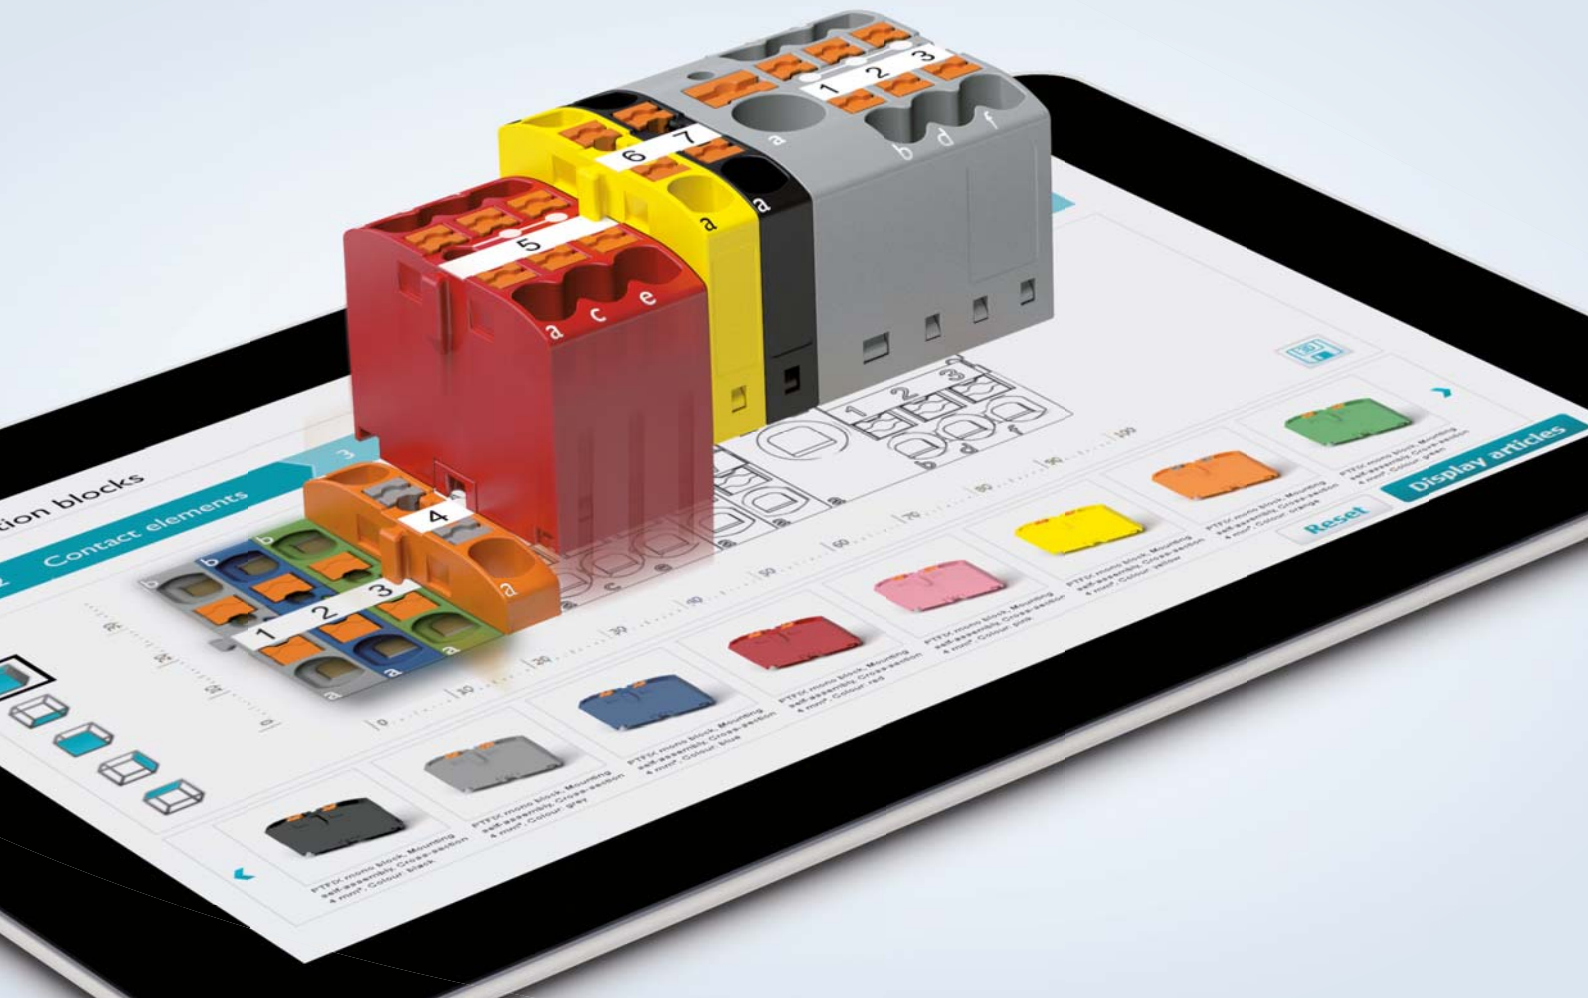

Customize the product

Specify the printing and accessories for your custom solution.